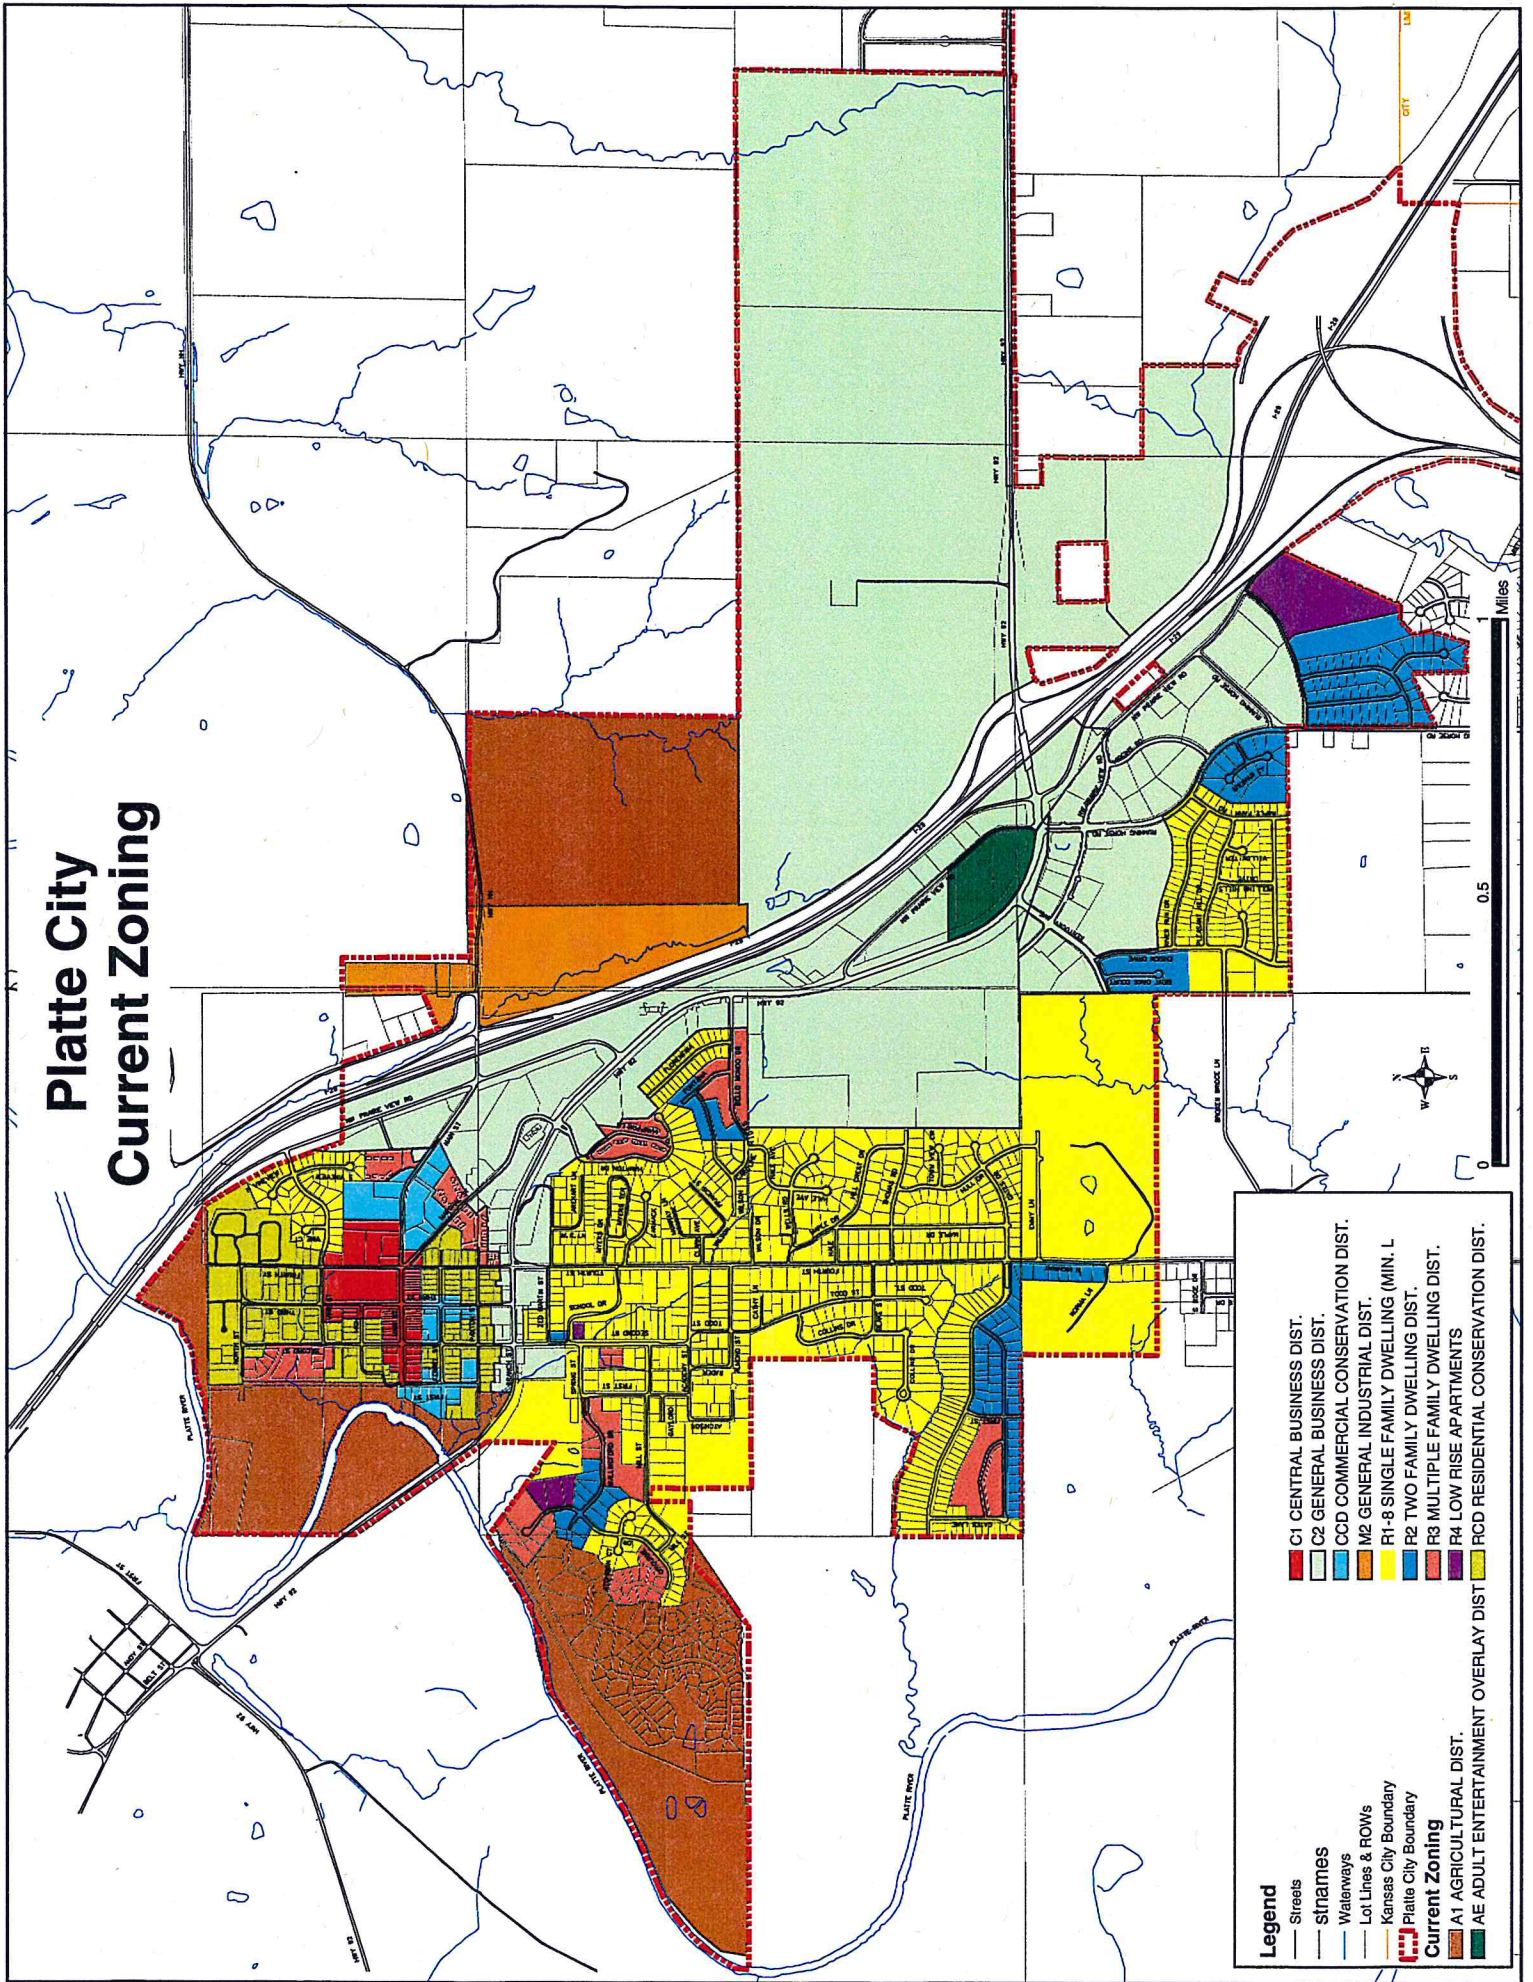

Platte City Current Zoning

Legend

- Streets
- Streamways
- Waterways
- Lot Lines & ROWs
- Kansas City Boundary
- Platte City Boundary

Current Zoning

- A1 AGRICULTURAL DIST.
- AE ADULT ENTERTAINMENT OVERLAY DIST.
- C1 CENTRAL BUSINESS DIST.
- C2 GENERAL BUSINESS DIST.
- CCD COMMERCIAL CONSERVATION DIST.
- M2 GENERAL INDUSTRIAL DIST.
- R1-8 SINGLE FAMILY DWELLING DIST.
- R2 TWO FAMILY DWELLING DIST.
- R3 MULTIPLE FAMILY DWELLING DIST.
- R4 LOW RISE APARTMENTS
- RCD RESIDENTIAL CONSERVATION DIST.