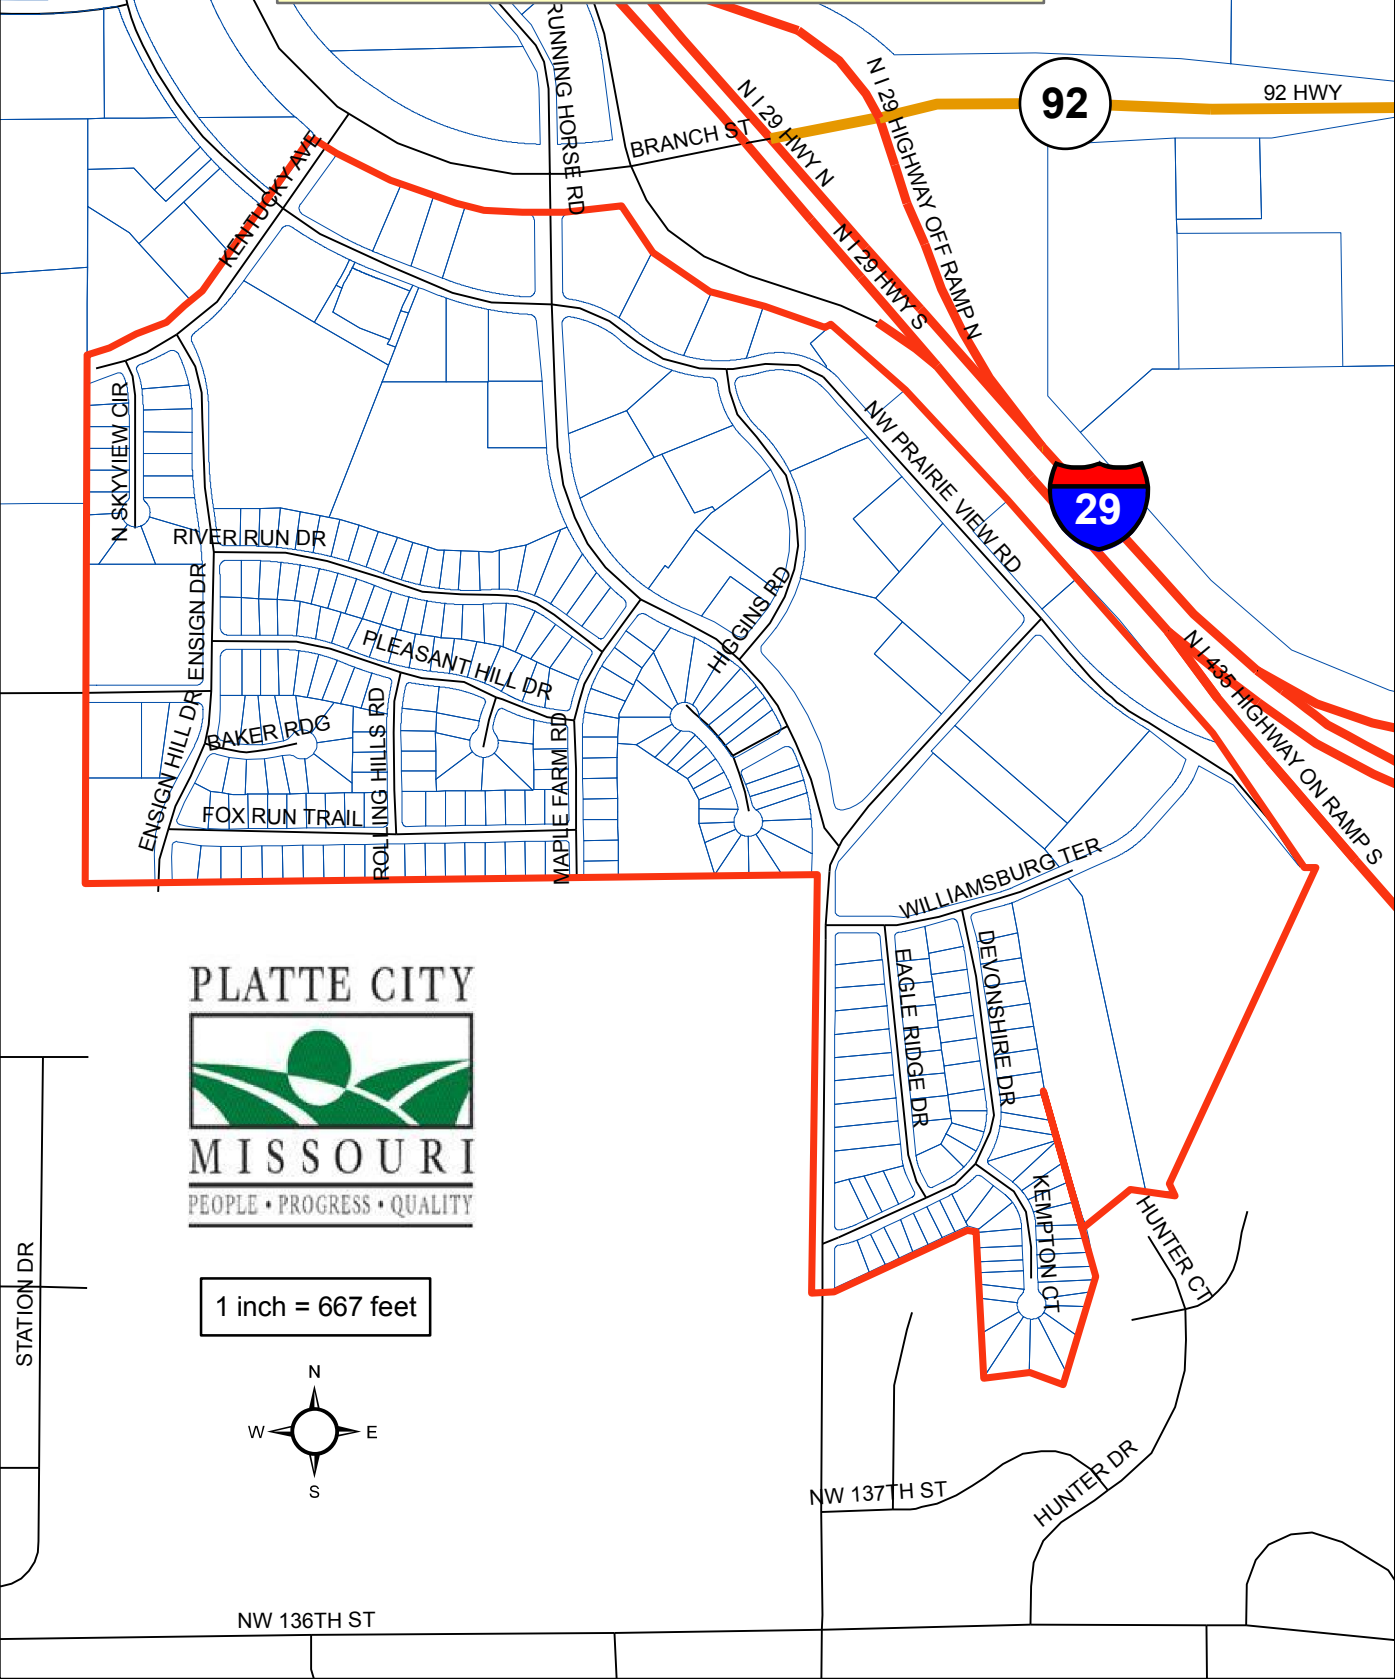

# Refuse Route 4 - Friday Pickup

1 inch = 667 feet

NW 136TH ST