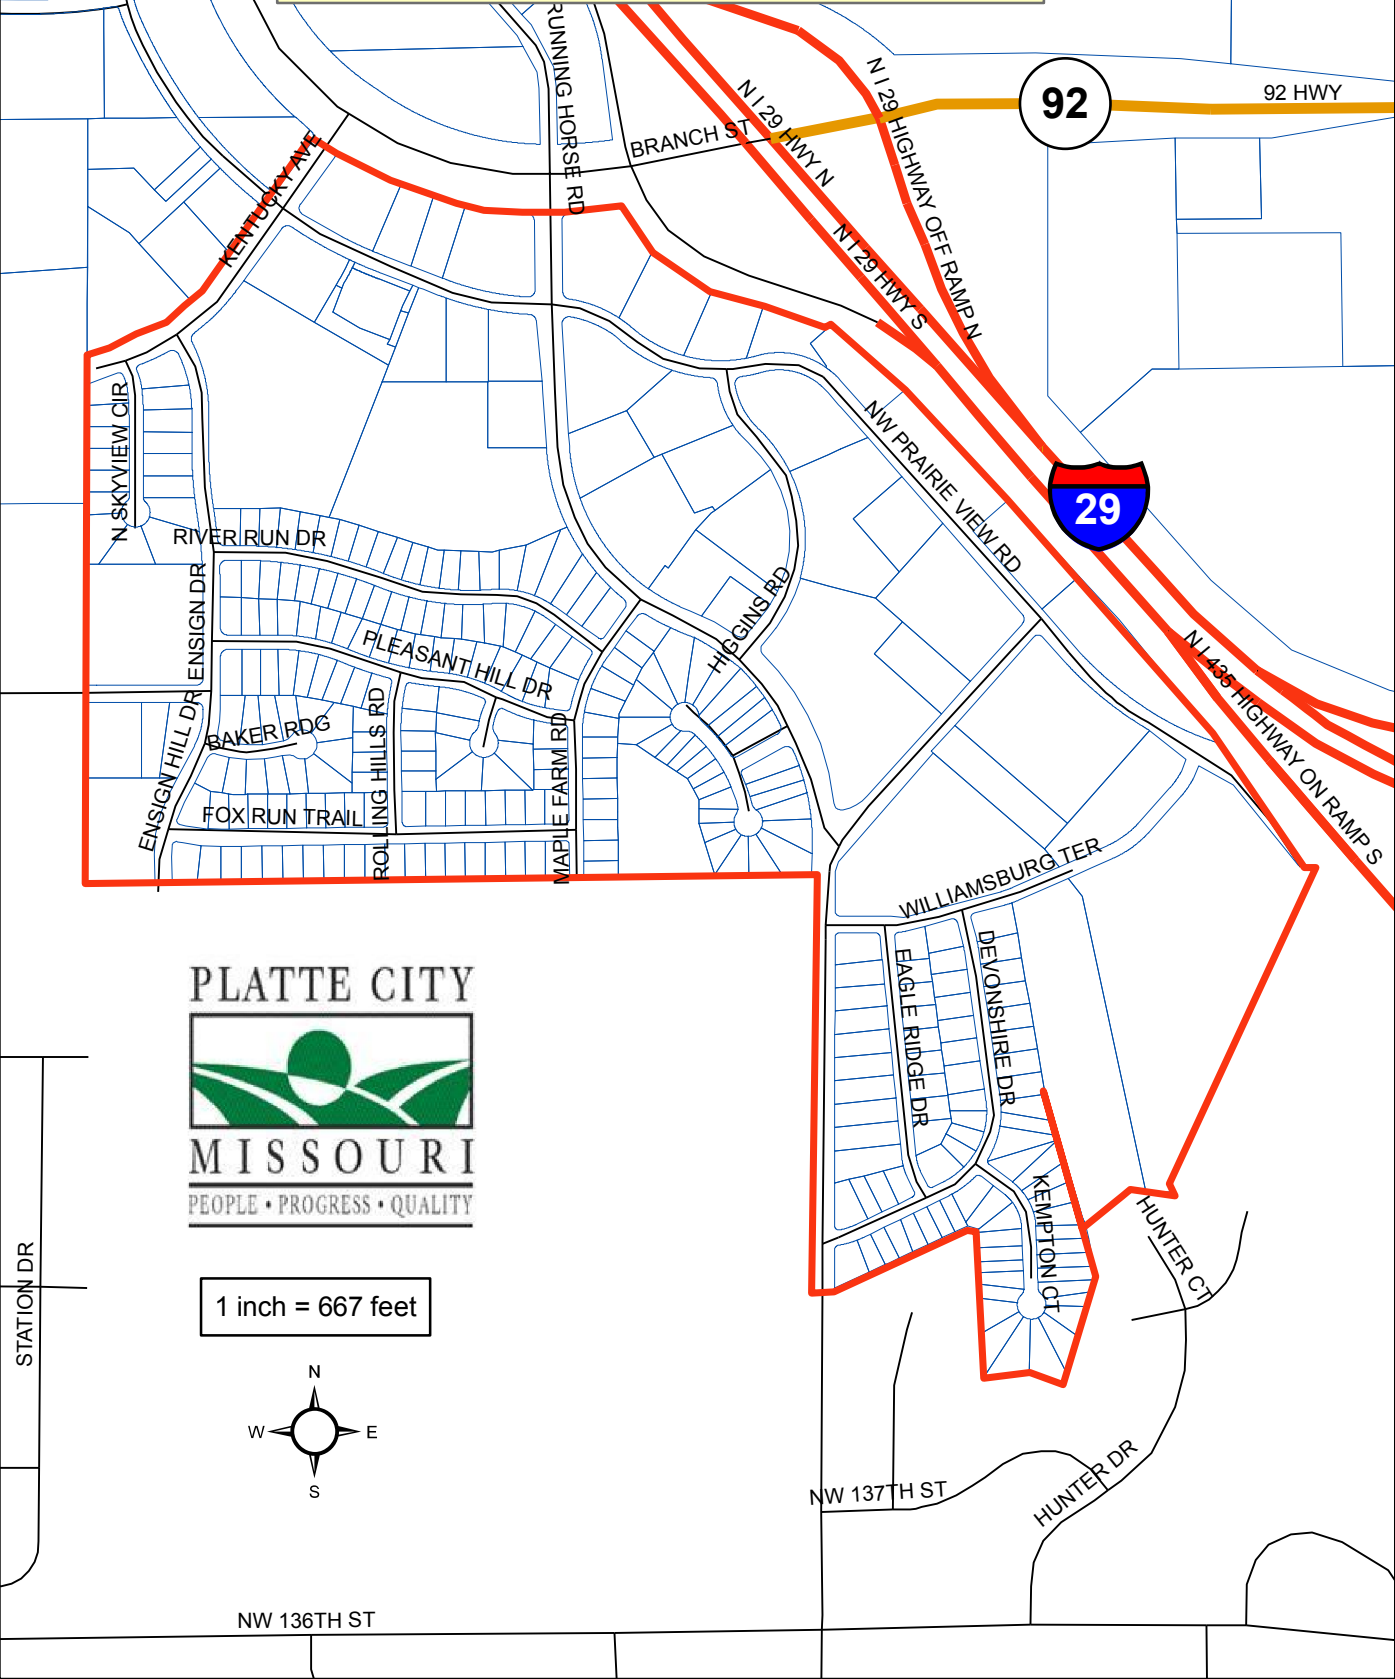

Refuse Route 4 - Friday Pickup

1 inch = 667 feet