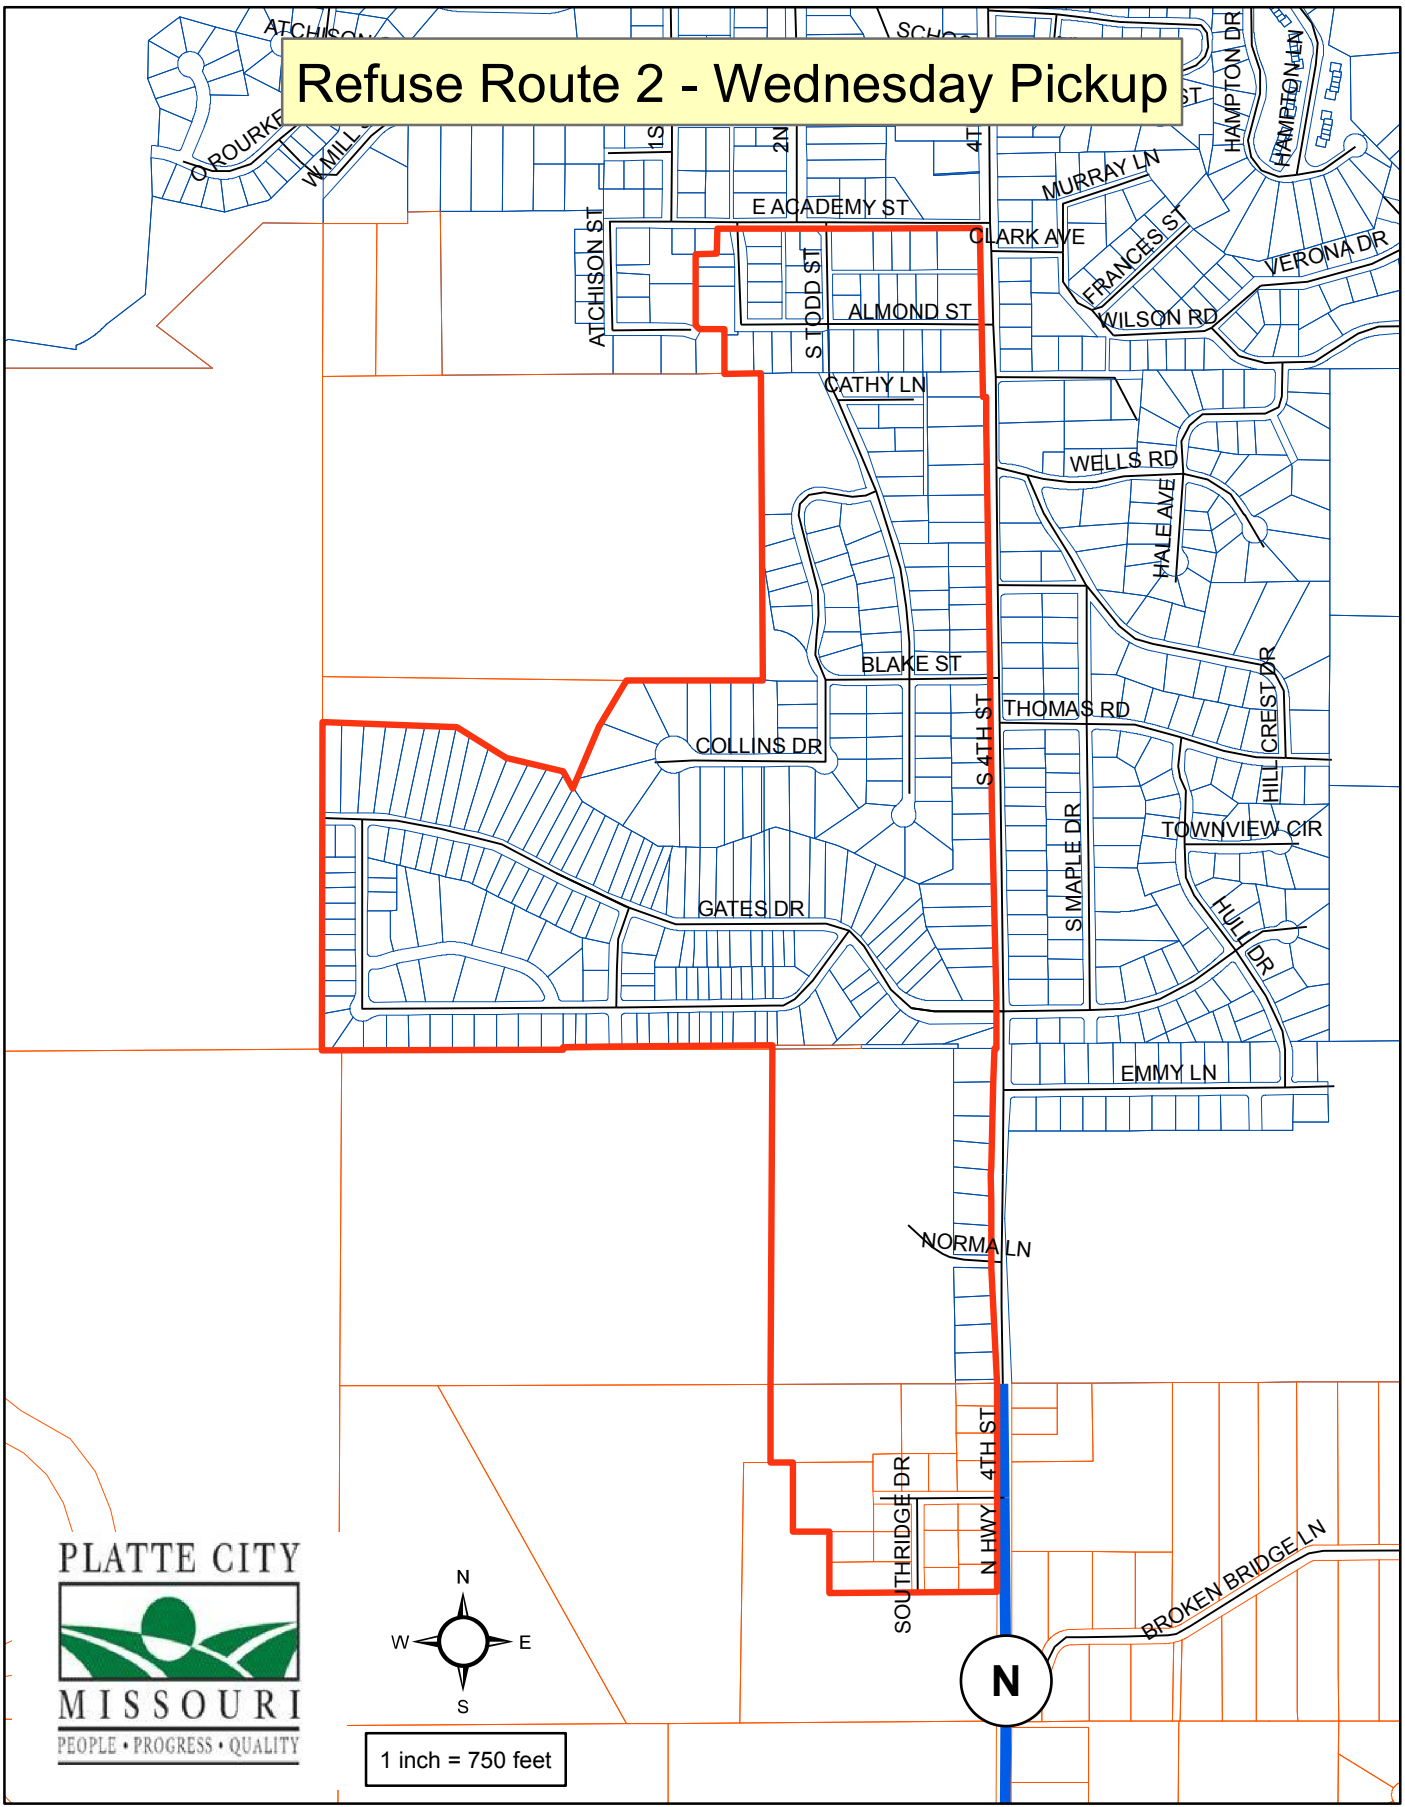

Refuse Route 2 - Wednesday Pickup

1 inch = 750 feet