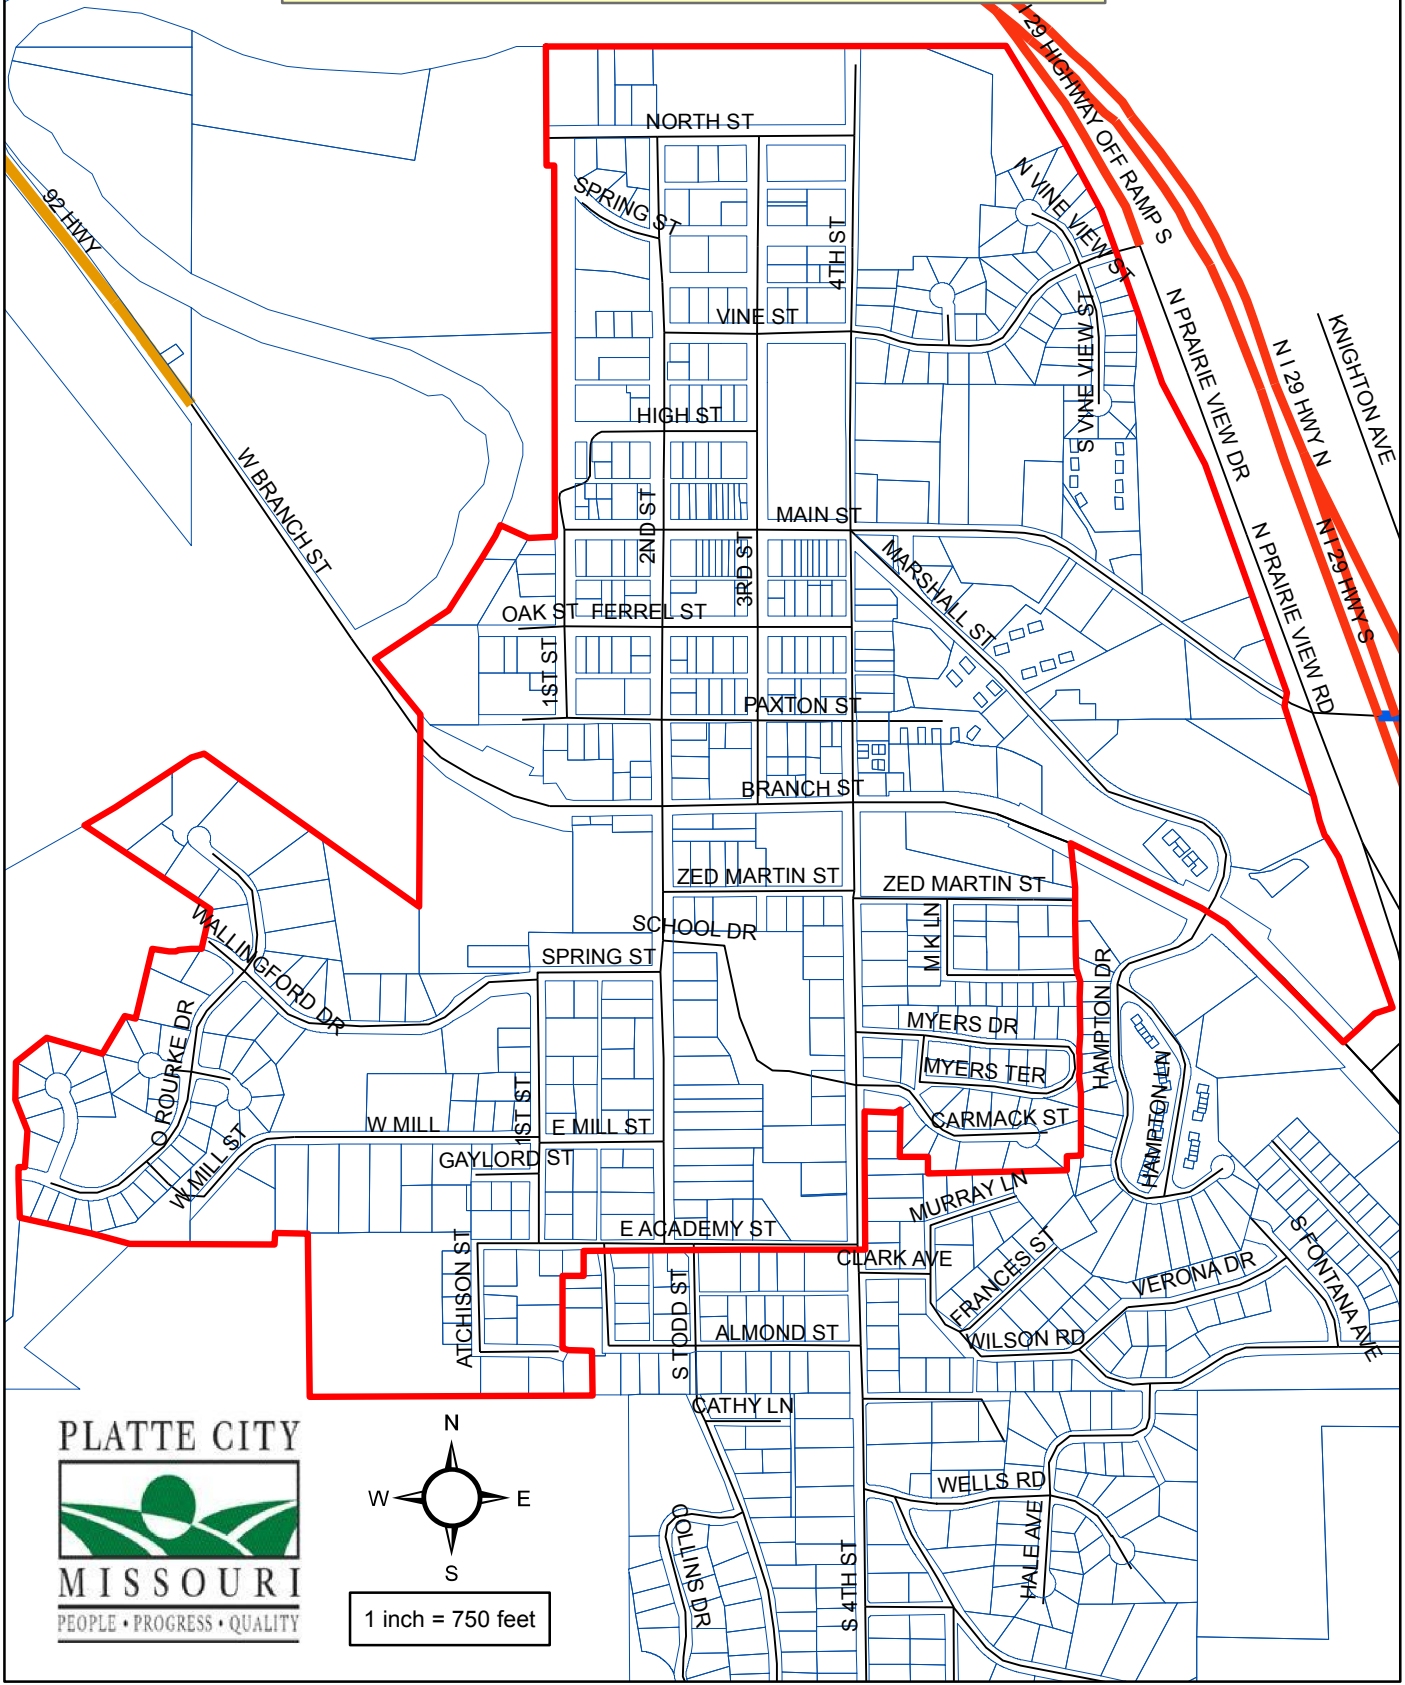

Refuse Route 1 - Tuesday Pickup

1 inch = 750 feet